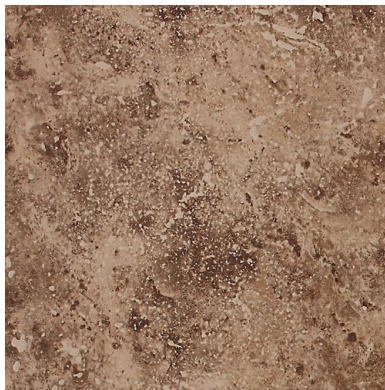

DESIGN WITH CONFIDENCE™

Available for bath shower wall/platform tub application

Raffia

Amber

White Rock

Edgewood

Ashland

Sage

Heathland Series

- ◆ 6" x 6" tiles - platform tub top and apron
- ◆ 12" x 12" tiles - shower walls
- ◆ Color will vary between sizes

Features, specifications and colors subject to change without notice.
Color is representative. Please view actual sample of the product prior to making your final selection.