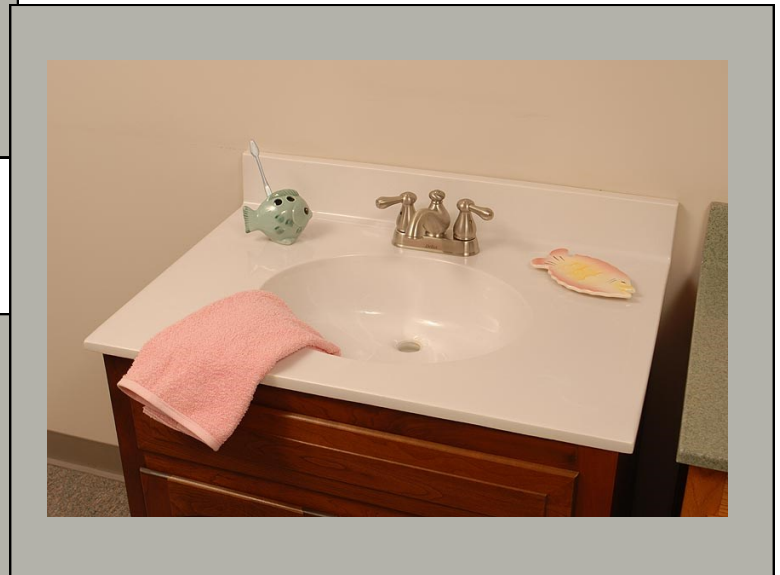

# Cultured Vanity Tops

Optional

**Pale Gray/White**

**White/White or Almond/White**

**Granite Granite**

## Additional Available Colors

**Aztec Granite**

**Seashell Granite**

**Mocha Granite**

**Cloud Granite**

**Sand Granite**

Color is representative.  
Please view actual sample of the product prior to making your final selection.