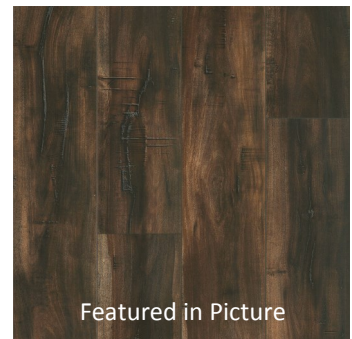

Laminate Flooring

- ◆ 12.3mm Thickness
- ◆ AC4 Commercial Durability
- ◆ Registered Embossed Finish
- ◆ Patented LC2 Locking System

Casey Plank

Siesta Key

Featured in Picture

Chatham Plank