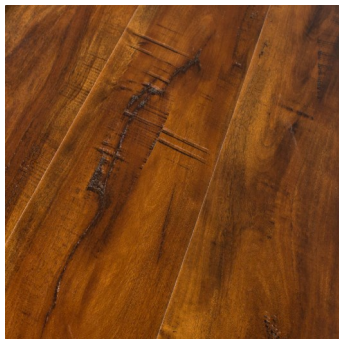

Laminate Flooring

- ◆ 12.3mm Thickness
- ◆ AC4 Commercial Durability
- ◆ Registered Embossed Finish
- ◆ Patented LC2 Locking System

Casey Plank

Siesta Key

Featured in Picture

Chatham Plank