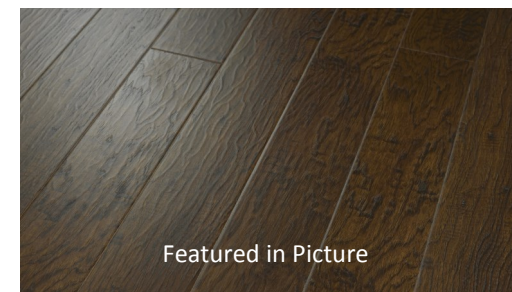

Laminate Flooring

Leather Hickory

Gunstock Hickory

Sangria Hickory

- ◆ 12mm Thickness
- ◆ AC3 Durability
- ◆ 2G Fold Down
- ◆ Pressed Bevel

Color is representative. Please view actual sample of the product prior to making your final selection. Features, specifications and colors subject to change without notice.