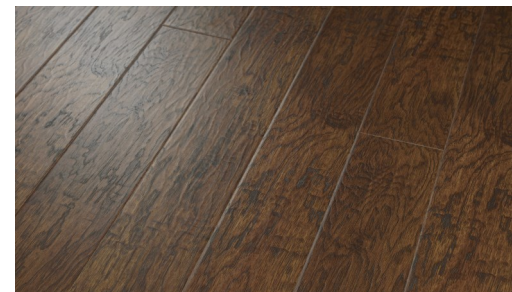

Laminate Flooring

Leather Hickory

Gunstock Hickory

Sangria Hickory

- ◆ 12mm Thickness
- ◆ AC3 Durability
- ◆ 2G Fold Down
- ◆ Pressed Bevel

Color is representative. Please view actual sample of the product prior to making your final selection. Features, specifications and colors subject to change without notice.