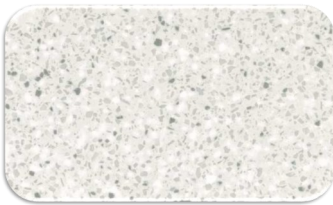

COLOR GROUP A

Sandstone

Moss

Savannah

Maui

Platinum

Mojave

COLOR GROUP B

Silver Birch

Granola

Willow

Fossil

Suede

Doeskin

Oat

COLOR GROUP C

Sonora

Tumbleweed

Jasmine

Sandalwood

EDGES

Single Round-Over

Bevel

Double Round-Over

OGEE

Color is representative. Please view actual sample of the product prior to making your final selection..

SINKS

- ◆ Corian® 850 Double Seam-Mount Sink
- ◆ Equal-sized double sinks bring practicality to your kitchen design
- ◆ Steeper sidewalls increase sink volume and work area at the base
- ◆ Depth increases to 9 1/2" when undermounted