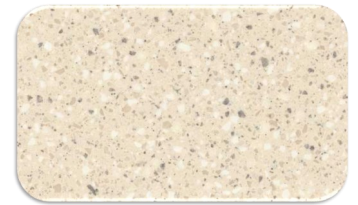

COLOR GROUP A

Sandstone

Moss

Savannah

Maui

Platinum

Mojave

COLOR GROUP B

Silver Birch

Granola

Willow

Fossil

Suede

Doeskin

Oat

COLOR GROUP C

Sonora

Tumbleweed

Jasmine

Sandalwood

EDGES

Single Round-Over

Bevel

Double Round-Over

OGEE

Color is representative. Please view actual sample of the product prior to making your final selection..

SINKS

- ◆ Corian® 850 Double Seam-Mount Sink
- ◆ Equal-sized double sinks bring practicality to your kitchen design
- ◆ Steeper sidewalls increase sink volume and work area at the base
- ◆ Depth increases to 9 1/2" when undermounted