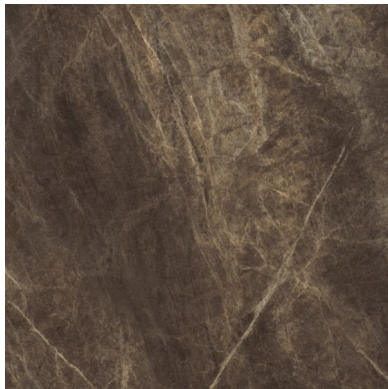

FINALLY A LAMINATE AS LARGE AS LIFE

Color is representative. Please view actual sample and/or full sheet layout of the product prior to making your final selection.

Golden Mascarello

Crema Mascarello

Antique Mascarello

Slate Sequoia

Dolce Vita

River Gold