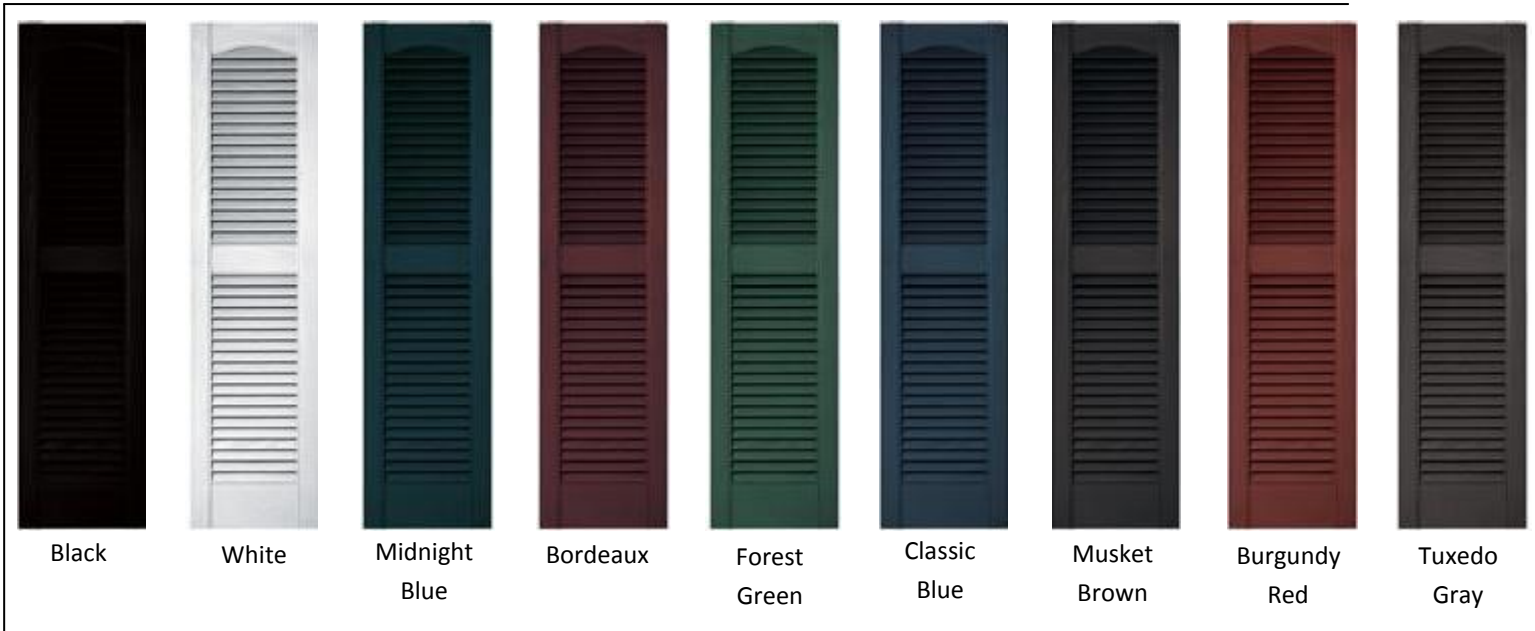

Mid-America Shutters

Standard - Louvered

Optional - Raised Panel