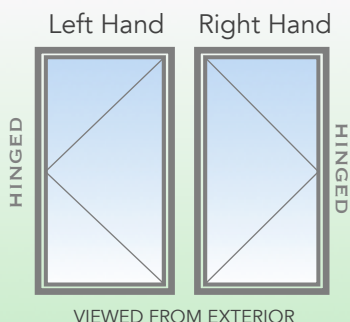

White

Beige

Clay

Black/White

Product details:

- 3 1/4" Welded frame
- Multi-point locking system for superior insulation and security
- Spring loaded clipless Screen
- Foldable handle into operator
- DP55 standard up to 36 x 72

WIDTH

MIN 15"
MAX 36"

HEIGHT

MIN 15"
MAX 72"

Energy Ratings:

Glass Package	U-Value	SHGC
Premium (standard)	0.26	0.32
Advanced (optional)	0.24	0.30
Advanced Max (optional)	0.21	0.21

All values are displayed without Grid