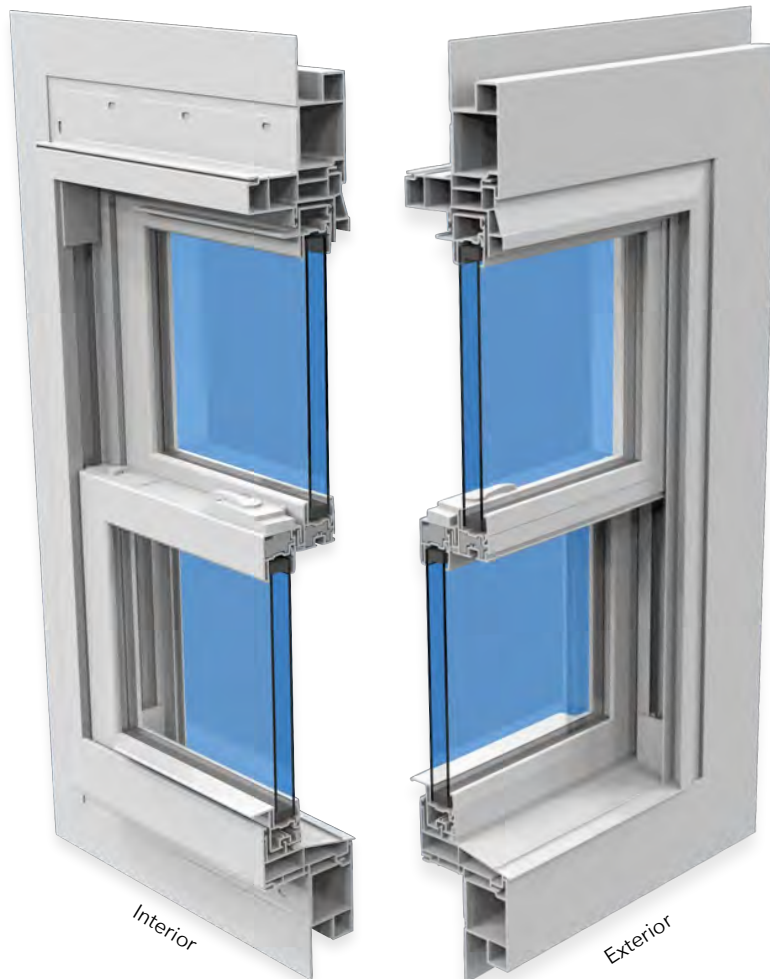

## Window Options

### 1x3 Casing

The 1x3 exterior casing is fully welded to the frame. This durable and sleek designed border is the perfect finishing touch to any window project.

White

Beige

Clay

Black/White

### Vent Latch

A Vent latch is standard in double hung windows. This device sits above the lower sash, when activated it will allow ventilation and prevent the window from opening more than 4". It can also act as a safety feature to prevent accidental falls

### Window Opening Control Device (WOCD)

This optional device is for increased safety. When activated, it prevents the window from opening more than 4". The WOCD must be manually disengaged in order to freely open your window. It is mainly used in multi-level buildings.