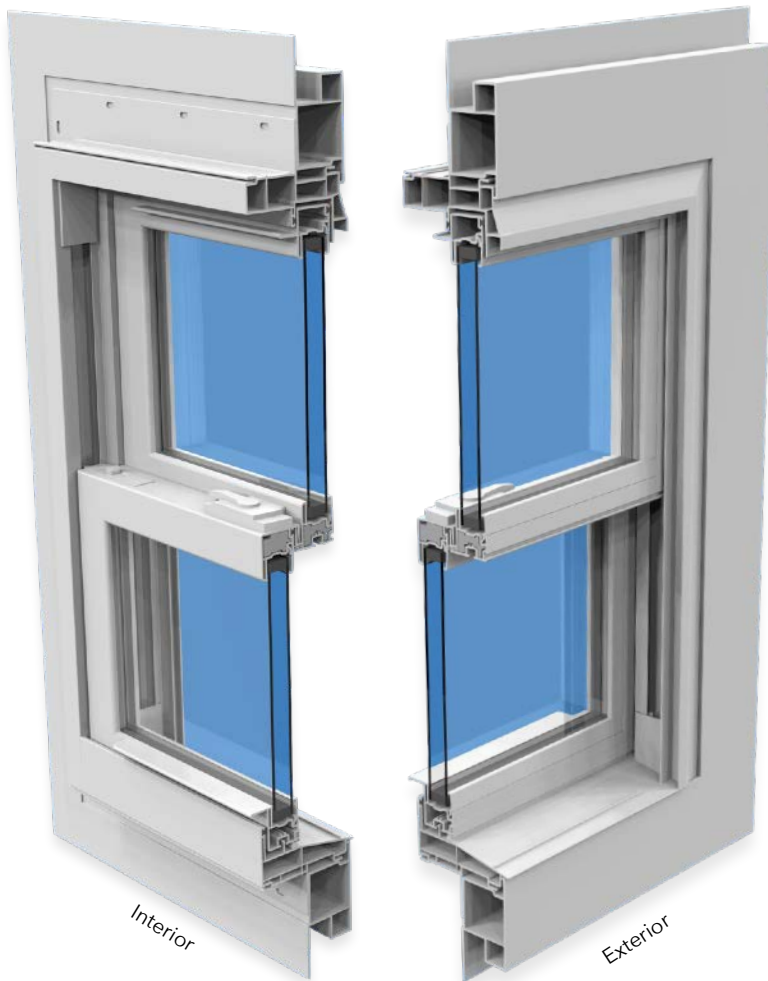

Window Options

1x3 Casing

The 1x3 exterior casing is fully welded to the frame. This durable and sleek designed border is the perfect finishing touch to any window project.

White

Beige

Clay

Black
White
Interior

Bronze
White
Interior

Interior

Exterior

Vent Latch

A Vent latch is standard in all hung windows. This device sits above the lower sash, when activated it will allow ventilation and prevent the window from opening more than 4". It can also act as a safety feature to prevent accidental falls

Window Opening Control Device (WOCD)

This optional device is for increased safety. When activated, it prevents the window from opening more than 4". The WOCD must be manually disengaged in order to freely open your window. It is mainly used in multi-level buildings.

Grid Patterns:

Colonial

Prairie

Perimeter

Contour Grid 3/4"

Standard style
Color Matched

Flat Grid 5/8"

Additional Charge
Standard for Laminated options
Color Matched