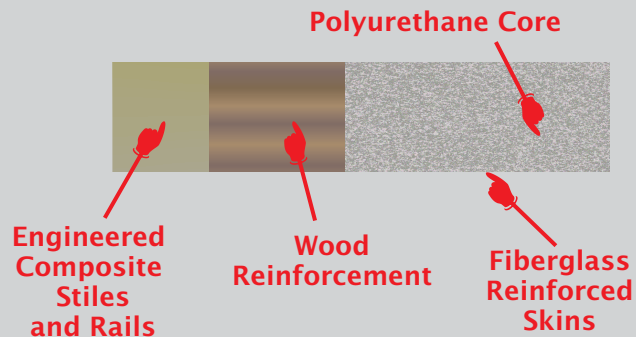

SMOOTH FIBERGLASS PATIO DOOR

With a Smooth Fiberglass Door Slabs and Composite Jambs, this patio door adds beauty as well as giving you a long lasting product.

KOMFORT WITH PERFORMANCE

Single Active Double Door Unit

Double Active Double Door Unit

Fiberglass Door

The smooth fiberglass slab is designed to withstand whatever the environment can throw at it.

The door slab has a water resistant smooth fiberglass skin. It is manufactured with composite stiles and rails on all four sides. This allows for no water penetration, making rotting, twisting, or warping a problem no more. The door slab also contains no metal, rust will also not appear. This leaves you with a high performance door with a long lasting, quality appearance.

Composite Jamb

Beauty of wood - Better performance

To have a complete entry system, it is important to consider the material of the door frame. Many doors are hung in either wood or steel frames, which are prone to the same problems as the doors themselves. Wood frames can warp, rot, and crack, while steel frames can rust and dent.