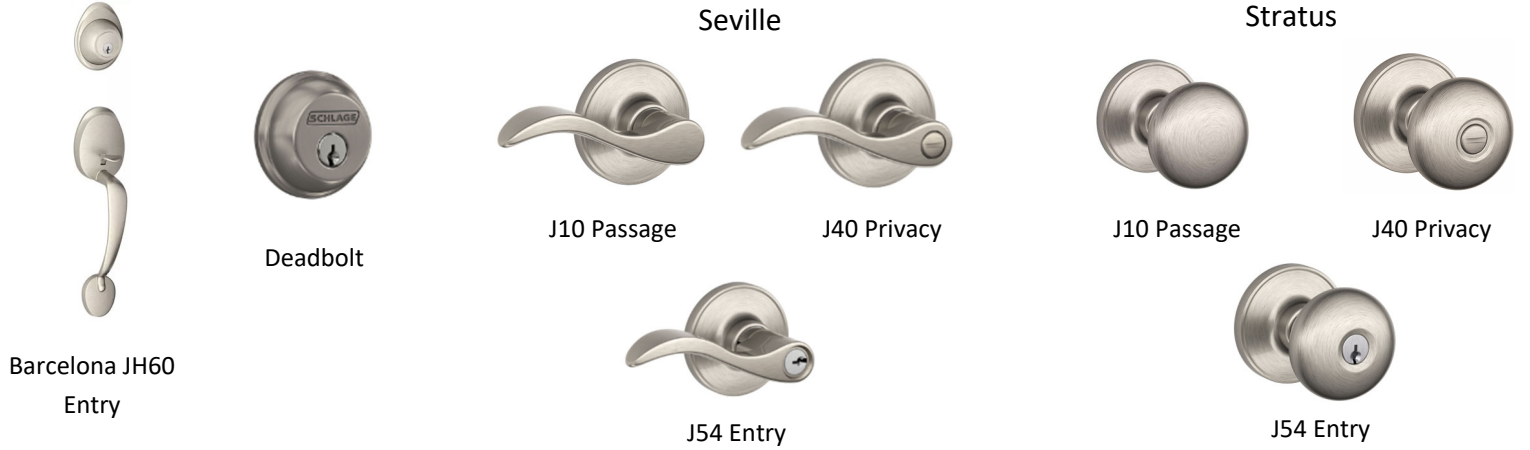

Satin Nickel—Standard

Aged Bronze —Optional

Matte Black —Optional