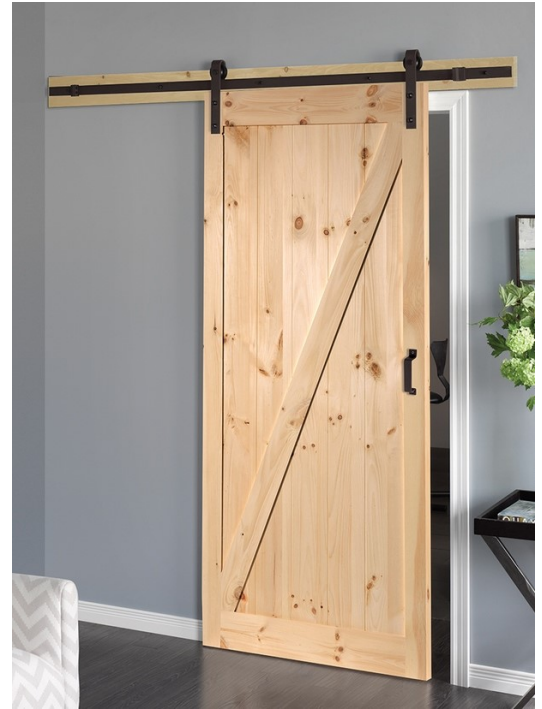

# Interior Doors

- **Standard**—Hollow-Core 6 Panel White Textured Finish
- **Optional**—Solid-Core 6 Panel White Smooth Finish

Optional - Interior Barn Door

## Optional Doors

Carrara

- A 2 panel hollow core design with white smooth finish.
- Also available in solid core

Craftsman

- A true craftsman style door with flat panels and Craftsman sticking.
- Also available in solid core

Santa Fe

- A classic hollow core 2 panel plank design with unique beaded detailing and smooth, primed surface.
- Also available in solid core

Pantry