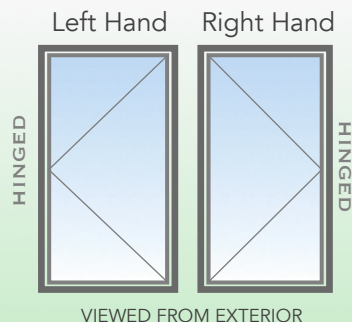

Energy Ratings:

Glass Package	U-Value	SHGC	U-Value	SHGC
Premium (standard)	0.26	0.32	0.27	0.28
Advanced (optional)	0.24	0.30	0.26	0.27
Advanced Max (optional)	0.21	0.21	0.22	0.19

Values Shown:

Without Grid

With Grid