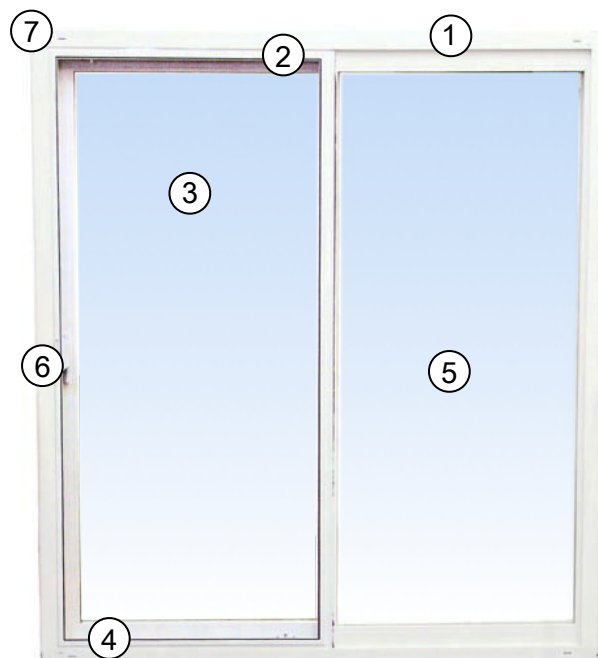

Our Aluminum reinforced, fully reversible door panel with heavy duty tempered glass will meet all of your energy efficient needs.

Product details:

- Virtually maintenance free easy clean finish
- Dual fin weatherstripping throughout interlock combined with all-welded frame for superior structural integrity
- 4 5/8" frame with full perimeter nailing fin
- Aluminum reinforced sash & meeting rails
- Sloped sill & weep system allows for efficient drainage
- Integral brickmold J channel siding return for new construction installations
- Tandem ball bearing rollers provide smooth operation

HEIGHT

MIN 36. MAX 96"

WIDTH

MIN 24" MAX 82"

White

Beige

Clay

Exterior
Black
Interior
White

Values Shown:

Without Grid

With Grid

Standard C Handle
Color-Match

Optional:
Brass C Handle

XO Door

Exterior view

- 1 4 5/8" Fully reversible door frame
- 2 Aluminum reinforced sash & meeting rail
- 3 1" insulated tempered glass
- 4 Precision bearing tandem rollers for smooth operation
- 5 Heavy Duty aluminum Fiberglass screen with rollers
- 6 Ergonomic C shape handle with optional upgrades