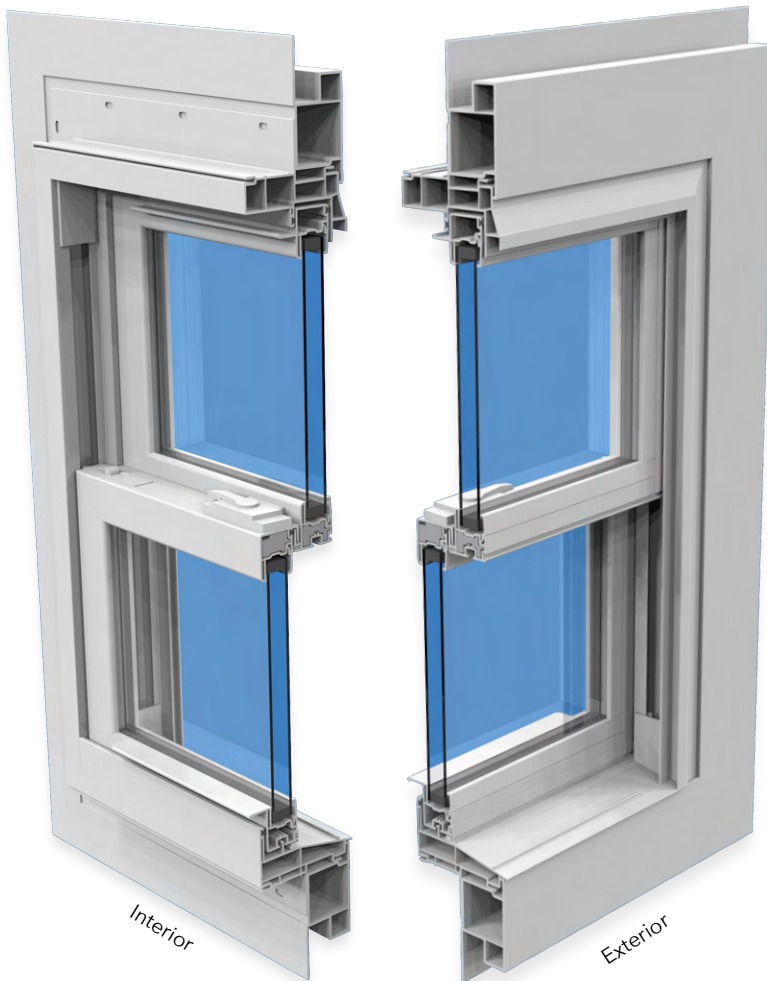

Window Options

1x3 Casing

The 1x3 exterior casing is fully welded to the frame. This durable and sleek designed border is the perfect finishing touch to any window project.

White

Beige

Clay

Black
White
Interior

Bronze
White
Interior

Interior

Exterior

Vent Latch

A Vent latch is standard in all hung windows. This device sits above the lower sash, when activated it will allow ventilation and prevent the window from opening more than 4". It can also act as a safety feature to prevent accidental falls

Window Opening Control Device (WOCD)

This optional device is for increased safety. When activated, it prevents the window from opening more than 4". The WOCD must be manually disengaged in order to freely open your window. It is mainly used in multi-level buildings.

Grid Patterns:

Colonial

Prairie

Perimeter

Contour Grid 3/4"

Standard style
Color Matched

Flat Grid 5/8"

Additional Charge
Standard for Laminated options
Color Matched