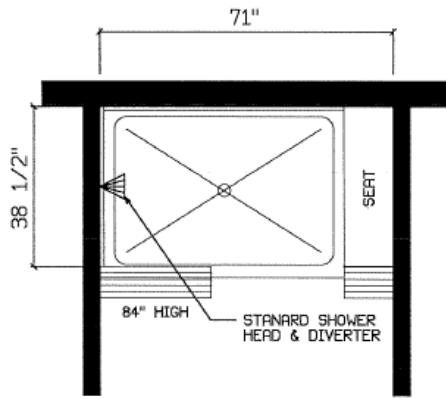

Custom Ceramic Showers

Mystic

- Ceramic Interior Walls
- Ceramic Mosaic Floor
- 2 Recessed Niche
- Corner Seat
- Rain Can Shower/Arm
- Hand Held Shower Head
- Crown Molding - 84" Walls
- Recessed Ceiling Light

Mystic II

- Ceramic Interior Walls
- Ceramic Mosaic Floor
- Rain Can Shower/Arm
- 6" Corner Shelf
- Crown Molding - 84" Walls
- Recessed Ceiling Light

Serenity

- Ceramic Interior Walls
- SP7248 Fiberglass Shower Pan
- Glass Divider Panel
- 2 - 6" Corner Shelf
- Rain Can Shower/Arm
- Hand Held Shower Head

Nexus

- Ceramic Interior Walls
- SP6041 Fiberglass Shower Pan
- Ceramic Corner Seat
- Drying Area w/Ceramic Floor
- Rain Can Shower/Arm
- Recessed Niche
- Crown Molding 84" Walls

Triton

- Ceramic Interior Walls
- SP6041 Fiberglass Shower Pan
- Ceramic Bench Seat