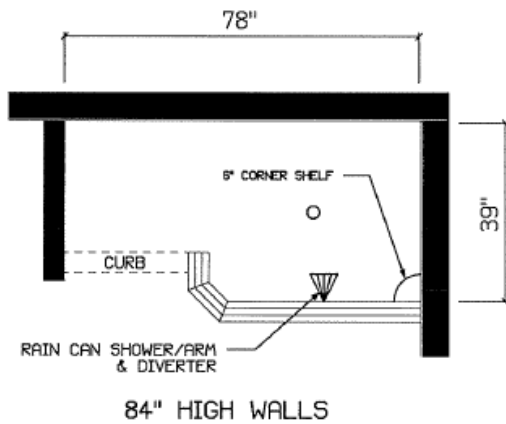

Custom Ceramic Showers

Mystic

- Ceramic Interior Walls
- Ceramic Mosaic Floor
- 2 Recessed Niche
- Corner Seat
- Rain Can Shower/Arm
- Hand Held Shower Head
- Crown Molding - 84" Walls
- Recessed Ceiling Light

Mystic II

- Ceramic Interior Walls
- Ceramic Mosaic Floor
- Rain Can Shower/Arm
- 6" Corner Shelf
- Crown Molding - 84" Walls
- Recessed Ceiling Light

Serenity

- Ceramic Interior Walls
- SP7248 Fiberglass Shower Pan
- Glass Divider Panel
- 2 - 6" Corner Shelf
- Rain Can Shower/Arm
- Hand Held Shower Head

Nexus

- Ceramic Interior Walls
- SP6041 Fiberglass Shower Pan
- Ceramic Corner Seat
- Drying Area w/Ceramic Floor
- Rain Can Shower/Arm
- Recessed Niche
- Crown Molding 84" Walls

Triton

- Ceramic Interior Walls
- SP6041 Fiberglass Shower Pan
- Ceramic Bench Seat