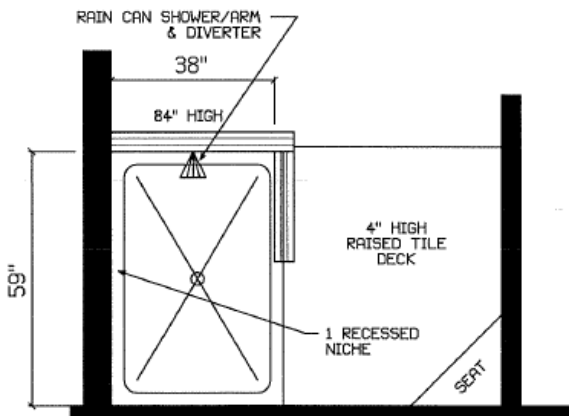

Custom Ceramic Showers

Mystic

- Ceramic Interior Walls
- Ceramic Mosaic Floor
- 2 Recessed Niche
- Corner Seat
- Rain Can Shower/Arm
- Hand Held Shower Head
- Crown Molding - 84" Walls
- Recessed Ceiling Light

Mystic II

- Ceramic Interior Walls
- Ceramic Mosaic Floor
- Rain Can Shower/Arm
- 6" Corner Shelf
- Crown Molding - 84" Walls
- Recessed Ceiling Light

Serenity

- Ceramic Interior Walls
- SP7248 Fiberglass Shower Pan
- Glass Divider Panel
- 2 - 6" Corner Shelf
- Rain Can Shower/Arm
- Hand Held Shower Head

Nexus

- Ceramic Interior Walls
- SP6041 Fiberglass Shower Pan
- Ceramic Corner Seat
- Drying Area w/Ceramic Floor
- Rain Can Shower/Arm
- Recessed Niche
- Crown Molding 84" Walls

Triton

- Ceramic Interior Walls
- SP6041 Fiberglass Shower Pan
- Ceramic Bench Seat