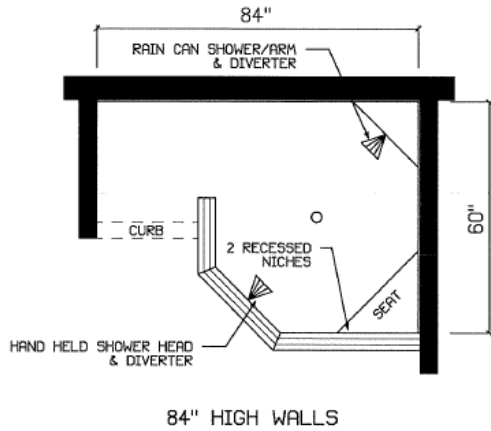

Custom Ceramic Showers

Mystic

- Ceramic Interior Walls
- Ceramic Mosaic Floor
- 2 Recessed Niche
- Corner Seat
- Rain Can Shower/Arm
- Hand Held Shower Head
- Crown Molding - 84" Walls
- Recessed Ceiling Light

Mystic II

- Ceramic Interior Walls
- Ceramic Mosaic Floor
- Rain Can Shower/Arm
- 6" Corner Shelf
- Crown Molding - 84" Walls
- Recessed Ceiling Light

Serenity

- Ceramic Interior Walls
- SP7248 Fiberglass Shower Pan
- Glass Divider Panel
- 2 - 6" Corner Shelf
- Rain Can Shower/Arm
- Hand Held Shower Head

Nexus

- Ceramic Interior Walls
- SP6041 Fiberglass Shower Pan
- Ceramic Corner Seat
- Drying Area w/Ceramic Floor
- Rain Can Shower/Arm
- Recessed Niche
- Crown Molding 84" Walls

Triton

- Ceramic Interior Walls
- SP6041 Fiberglass Shower Pan
- Ceramic Bench Seat