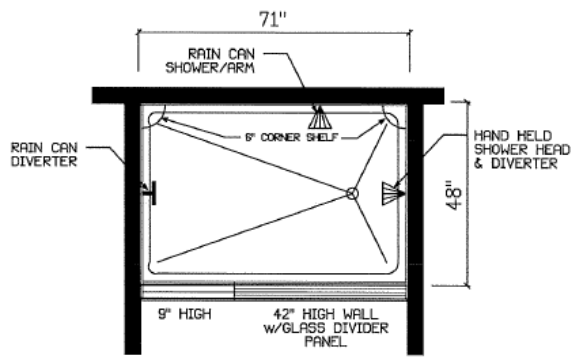

Custom Ceramic Showers

Mystic

- Ceramic Interior Walls
- Ceramic Mosaic Floor
- 2 Recessed Niche
- Corner Seat
- Rain Can Shower/Arm
- Hand Held Shower Head
- Crown Molding - 84" Walls
- Recessed Ceiling Light

Mystic II

- Ceramic Interior Walls
- Ceramic Mosaic Floor
- Rain Can Shower/Arm
- 6" Corner Shelf
- Crown Molding - 84" Walls
- Recessed Ceiling Light

Serenity

- Ceramic Interior Walls
- SP7248 Fiberglass Shower Pan
- Glass Divider Panel
- 2 - 6" Corner Shelf
- Rain Can Shower/Arm
- Hand Held Shower Head

Nexus

- Ceramic Interior Walls
- SP6041 Fiberglass Shower Pan
- Ceramic Corner Seat
- Drying Area w/Ceramic Floor
- Rain Can Shower/Arm
- Recessed Niche
- Crown Molding 84" Walls

Triton

- Ceramic Interior Walls
- SP6041 Fiberglass Shower Pan
- Ceramic Bench Seat