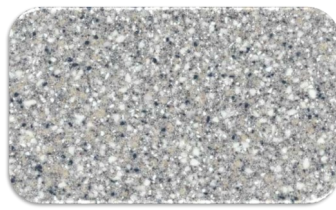

COLOR GROUP A

Antarctica

Sandstone

COLOR GROUP B

Silver Birch

Ash Concrete

Willow

Doeskin

Canyon

COLOR GROUP C

Lava Rock

Platinum

Rain Cloud

Sandalwood

EDGES

Single Round-Over

Bevel

Double Round-Over

OGEE

SINKS

- ◆ Corian® 850 Double Seam-Mount Sink
- ◆ Equal-sized double sinks bring practicality to your kitchen design
- ◆ Steeper sidewalls increase sink volume and work area at the base
- ◆ Depth increases to 9 1/2" when undermounted

- ◆ Corian 810 Lavatory Sink with Vanity
- ◆ Vanity top bowl in contrasting color adds elegance to the bathroom
- ◆ Integral covered backsplash included
- ◆ Thick front-edge treatment provides a custom look
- ◆ Center bowl position