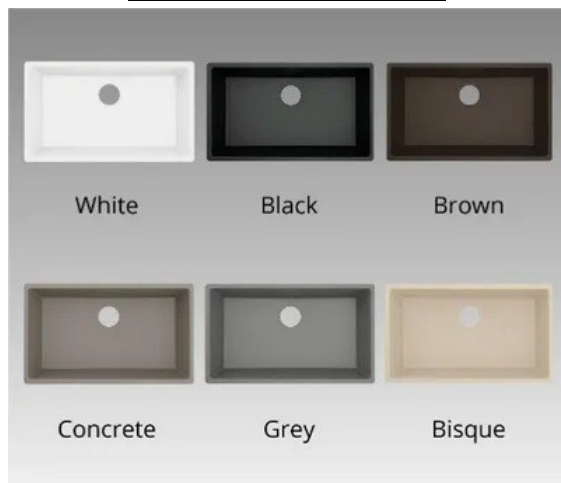

COLOR GROUP A

Antarctica

Sandstone

COLOR GROUP B

Silver Birch

Ash Concrete

Willow

Doeskin

Bevel

Double Round-Over

OGEE

SINKS

- ◆ Corian® 850 Double Seam-Mount Sink
- ◆ Equal-sized double sinks bring practicality to your kitchen design
- ◆ Steeper sidewalls increase sink volume and work area at the base
- ◆ Depth increases to 9 1/2" when undermounted

- ◆ Corian 810 Lavatory Sink with Vanity
- ◆ Vanity top bowl in contrasting color adds elegance to the bathroom
- ◆ Integral covered backsplash included
- ◆ Thick front-edge treatment provides a custom look
- ◆ Center bowl position

- ◆ Corian® 881 Large Single Seam-Mount Sink
- ◆ Inside bowl dimensions: 27-7/8" L x 17" W x 8-1/2" D

COLOR SELECTIONS

Karran
INSPIRED FOR LIVING

- ◆ C.H. Briggs Stainless Steel Sink—KOF11444NA
- ◆ Polished surface for an elegant and clean look
- ◆ Brushed bowls for extended wear and durability
- ◆ Thick 18 gauge construction
- ◆ Superior soundproofing for noise reduction