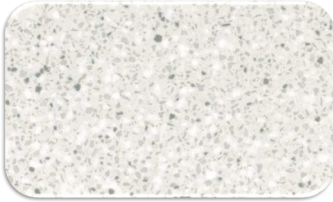

COLOR GROUP A

Antarctica

Sandstone

COLOR GROUP B

Silver Birch

Ash Concrete

Willow

Doeskin

Canyon

COLOR GROUP C

Lava Rock

Platinum

Rain Cloud

Sandalwood

EDGES

Single Round-Over

Bevel

Double Round-Over

OGEE

SINKS

- ◆ Corian® 850 Double Seam-Mount Sink
- ◆ Equal-sized double sinks bring practicality to your kitchen design
- ◆ Steeper sidewalls increase sink volume and work area at the base
- ◆ Depth increases to 9 1/2" when undermounted

- ◆ Corian 810 Lavatory Sink with Vanity
- ◆ Vanity top bowl in contrasting color adds elegance to the bathroom
- ◆ Integral covered backsplash included
- ◆ Thick front-edge treatment provides a custom look
- ◆ Center bowl position